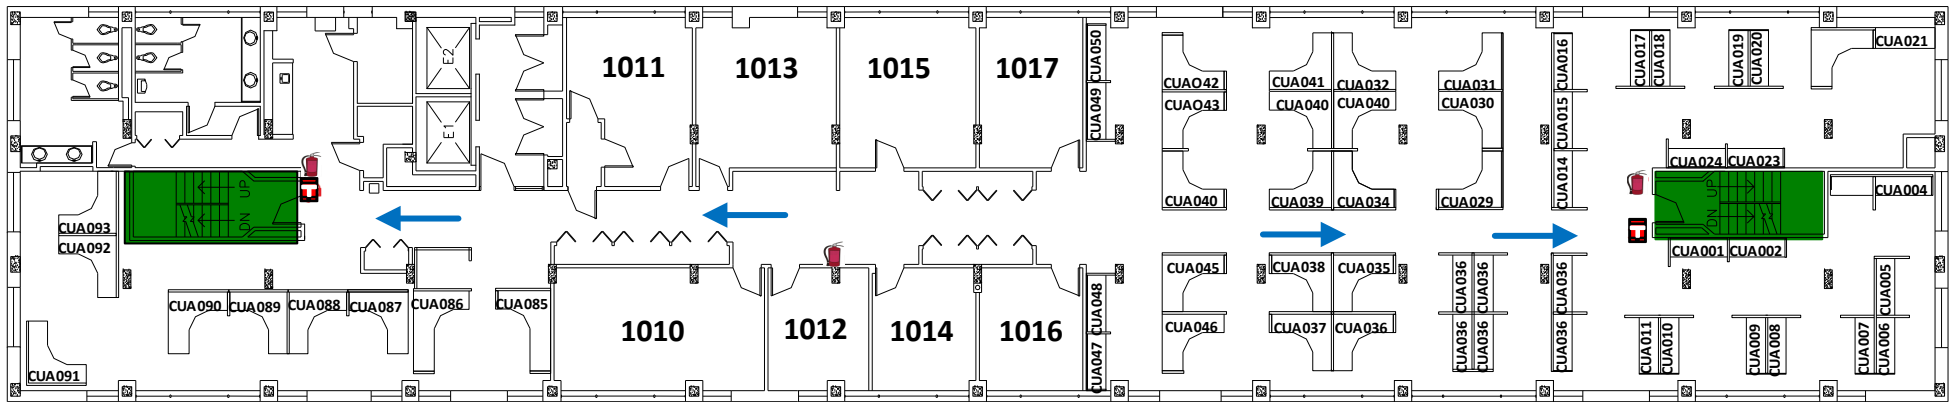

# EMERGENCY EVACUATION ROUTE

Building Code: 922  
 Building Name: Marshfield Avenue Building  
 Floor Name: Tenth Floor  
 Building Address: 808 S Marshfield Ave

The triangular statue located by the front entrance of the Molecular Biology Research Building and “south” of the Marshfield Avenue Building.

	Stairway		Exit Pathway
	Fire Extinguisher		Storm Refuge Area
	Fire Alarm Pull Station		AED Location