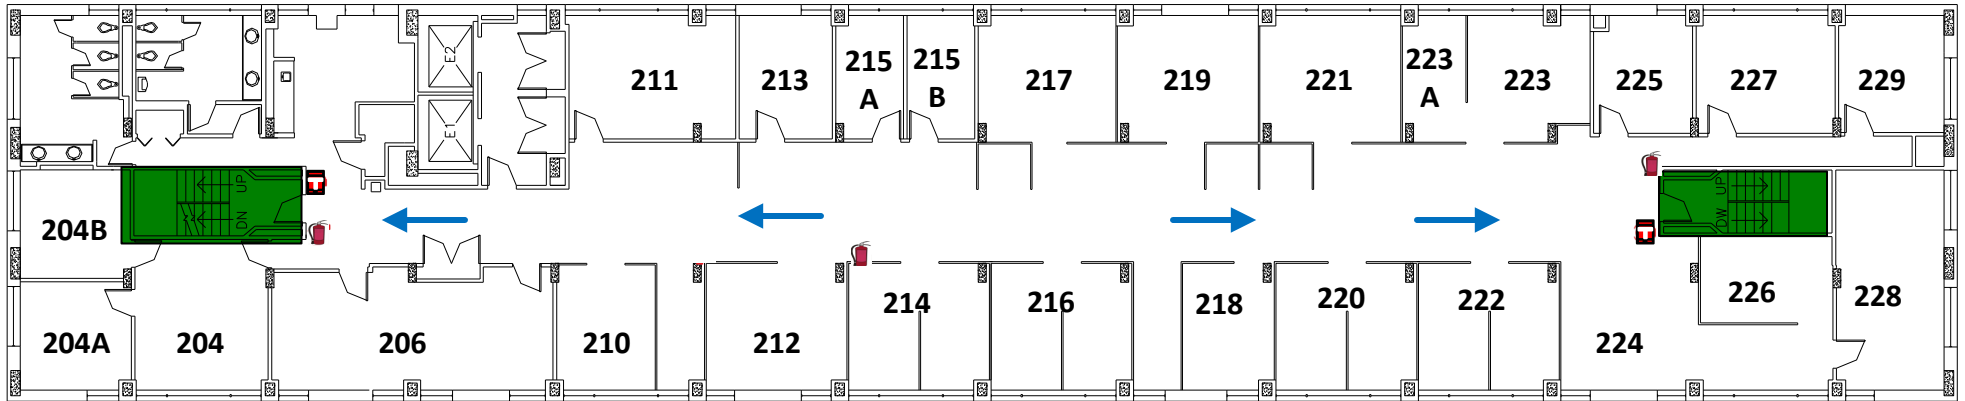

EMERGENCY EVACUATION ROUTE

Building Code: 922
Building Name: Marshfield Avenue Building
Floor Name: Second Floor
Building Address: 808 S Marshfield Ave

The triangular statue located by the front entrance of the Molecular Biology Research Building and “south” of the Marshfield Avenue Building.