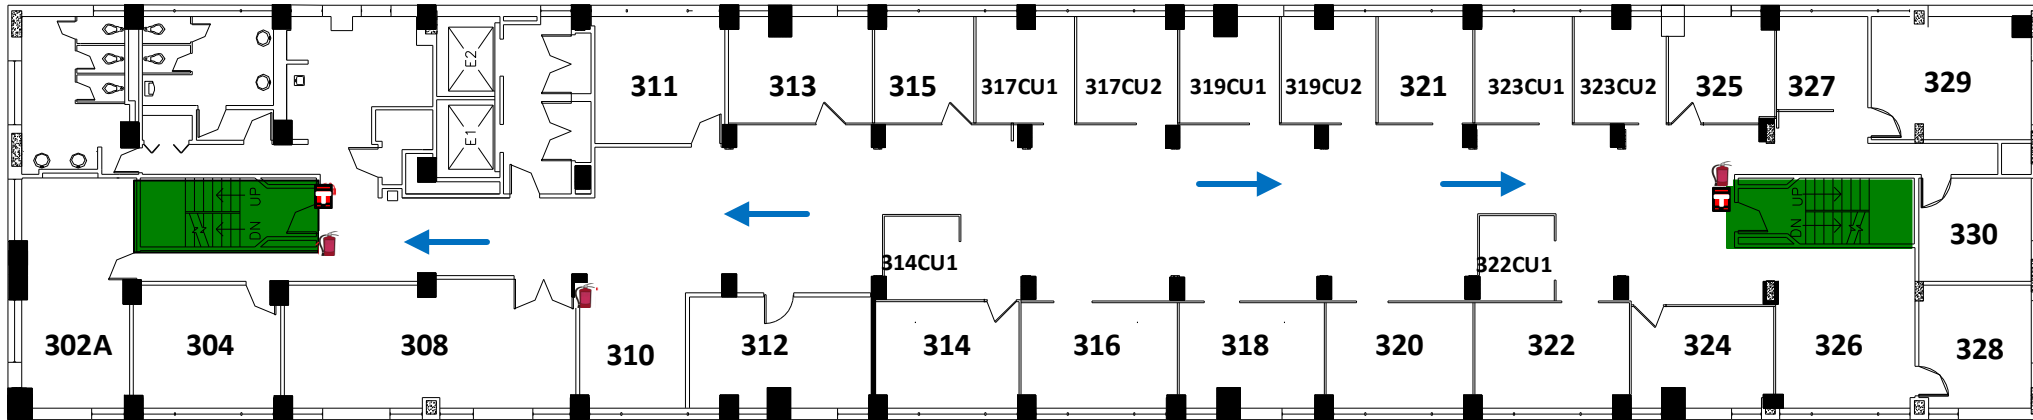

EMERGENCY EVACUATION ROUTE

Building Code: 922
Building Name: Marshfield Avenue Building
Floor Name: Third Floor
Building Address: 808 S Marshfield Ave

Evacuation Assembly Area:

The triangular statue located by the front entrance of the Molecular Biology Research Building and “south” of the Marshfield Avenue Building.

	Stairway		Exit Pathway
	Fire Extinguisher		Storm Refuge Area
	Fire Alarm Pull Station		AED Location