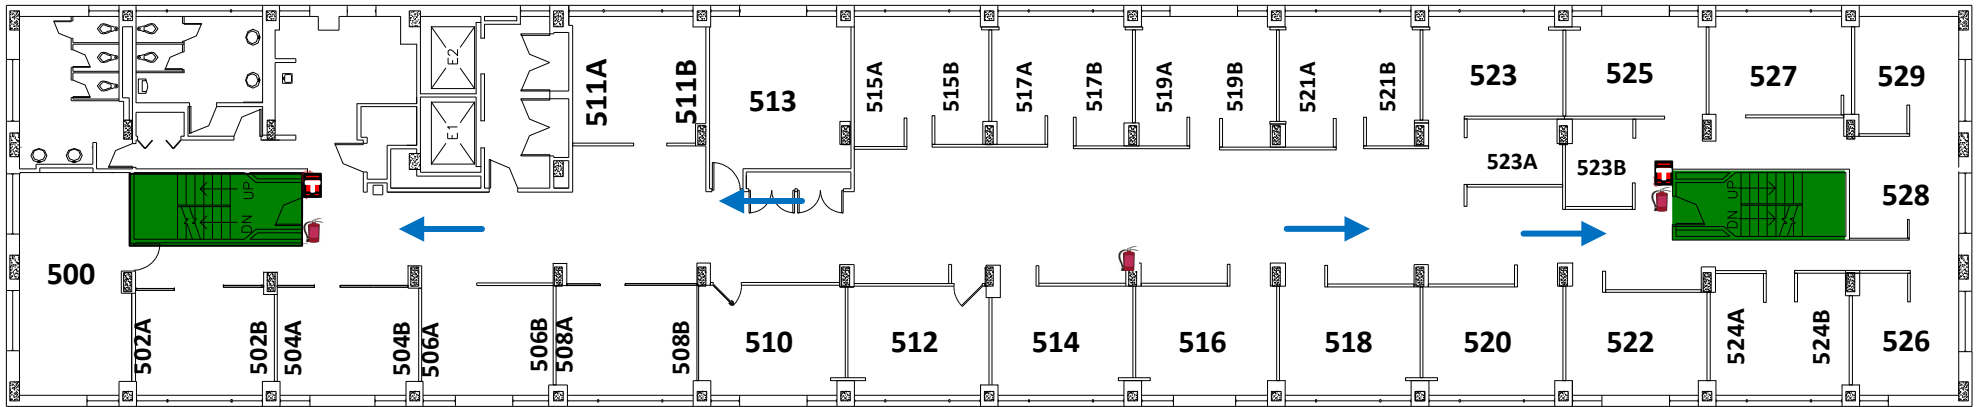

# EMERGENCY EVACUATION ROUTE

Building Code: 922  
 Building Name: Marshfield Avenue Building  
 Floor Name: FIFth Floor  
 Building Address: 808 S Marshfield Ave

The triangular statue located by the front entrance of the Molecular Biology Research Building and “south” of the Marshfield Avenue Building.