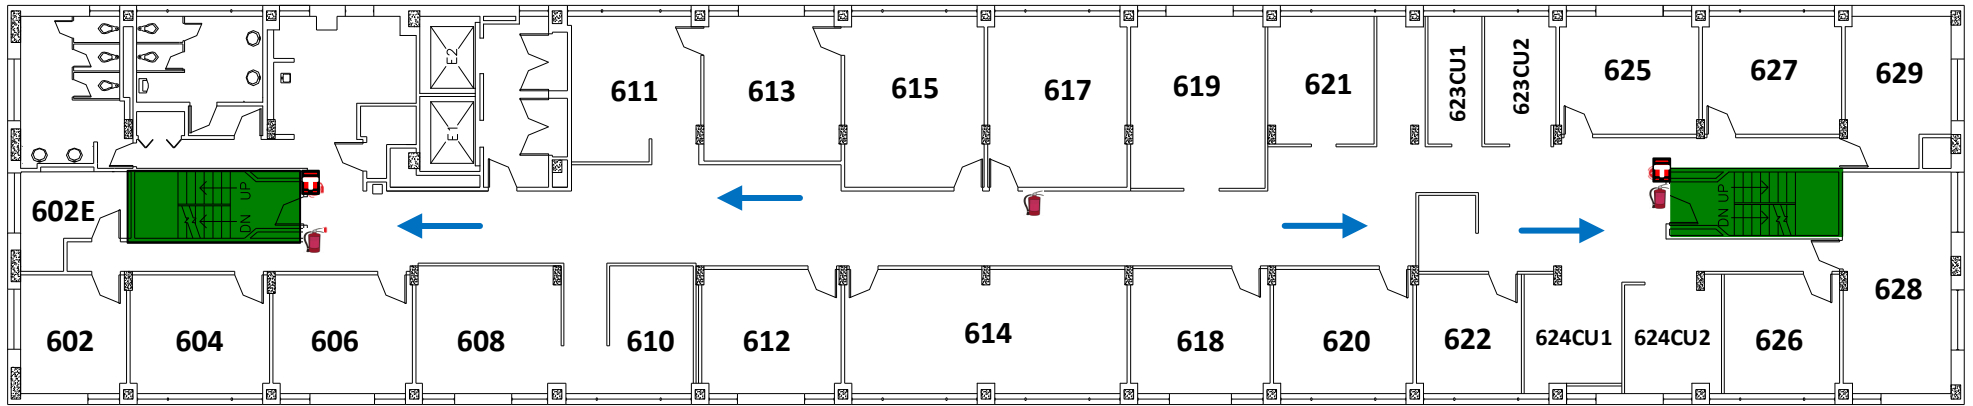

EMERGENCY EVACUATION ROUTE

Building Code: 922
 Building Name: Marshfield Avenue Building
 Floor Name: Sixth Floor
 Building Address: 808 S Marshfield Ave

 **Evacuation Assembly Area:**

The triangular statue located by the front entrance of the Molecular Biology Research Building and “south” of the Marshfield Avenue Building.

	Stairway		Exit Pathway
	Fire Extinguisher		Storm Refuge Area
	Fire Alarm Pull Station		AED Location

**OFFICE OF
 THE VICE
 CHANCELLOR
 FOR
 ADMINISTRATIVE
 SERVICES**