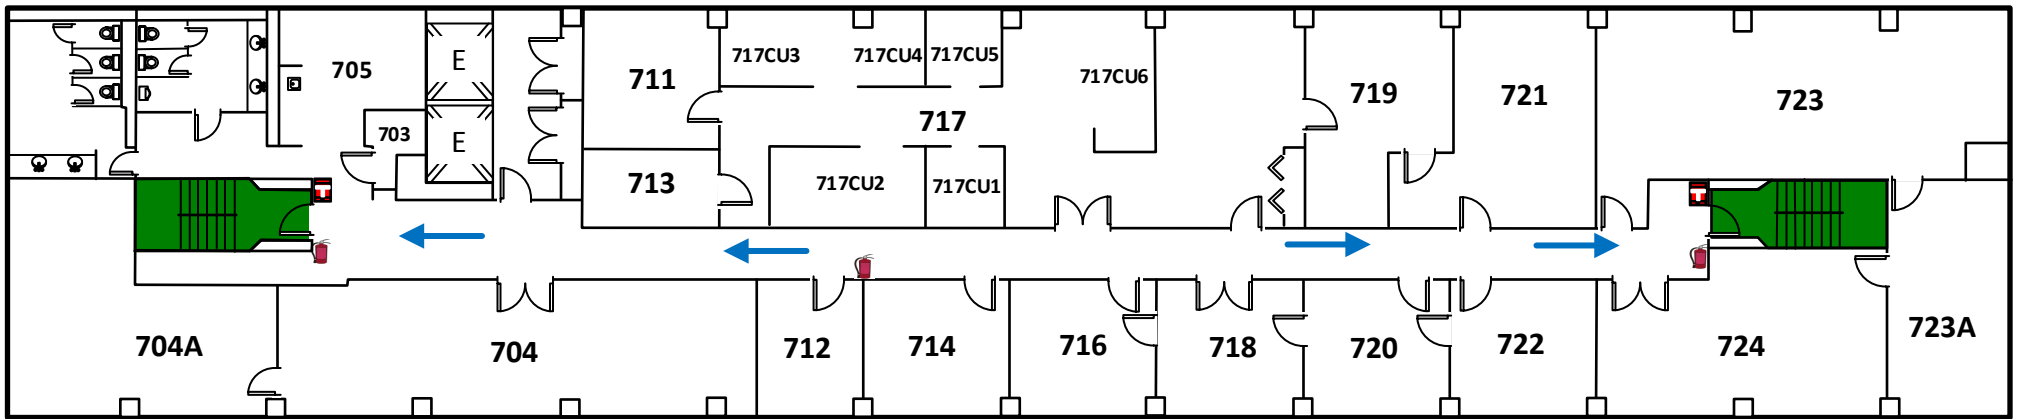

# EMERGENCY EVACUATION ROUTE

**Building Code:** 922  
**Building Name:** Marshfield Avenue Building  
**Floor Name:** Seventh Floor  
**Building Address:** 808 S Marshfield Ave

The triangular statue located by the front entrance of the Molecular Biology Research Building and "south" of the Marshfield Avenue Building.