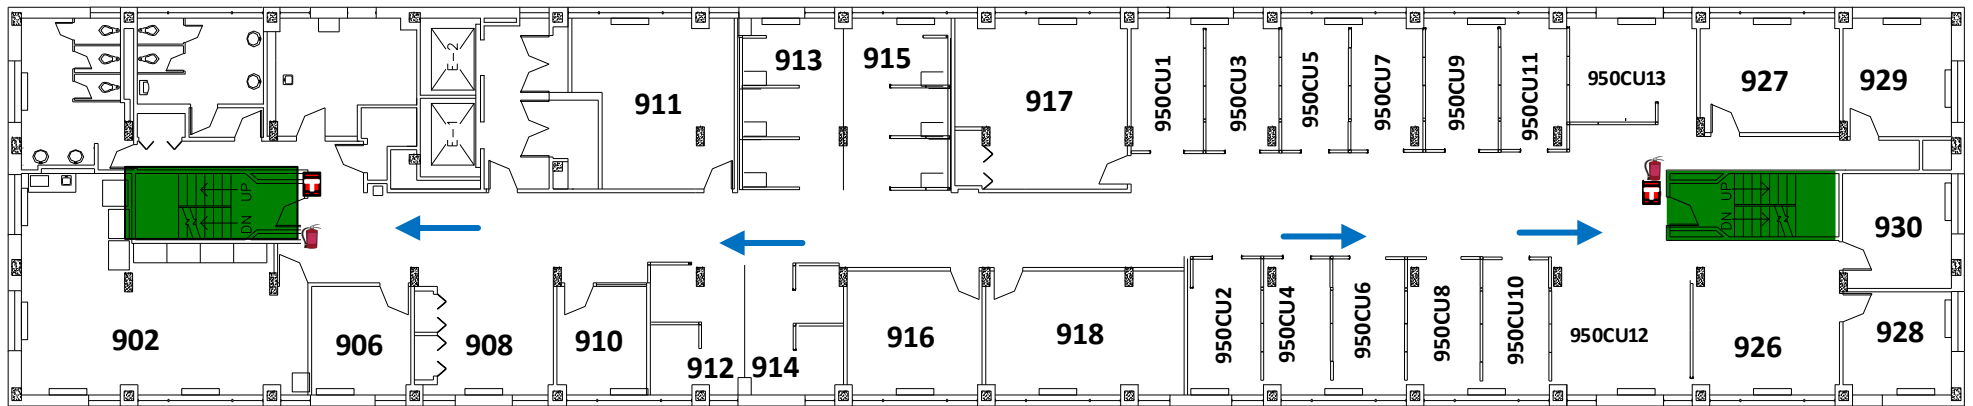

EMERGENCY EVACUATION ROUTE

Building Code: 922
 Building Name: Marshfield Avenue Building
 Floor Name: Ninth Floor
 Building Address: 808 S Marshfield Ave

The triangular statue located by the front entrance of the Molecular Biology Research Building and “south” of the Marshfield Avenue Building.

| | | | |
|--|-------------------------|--|-------------------|
| | Stairway | | Exit Pathway |
| | Fire Extinguisher | | Storm Refuge Area |
| | Fire Alarm Pull Station | | AED Location |